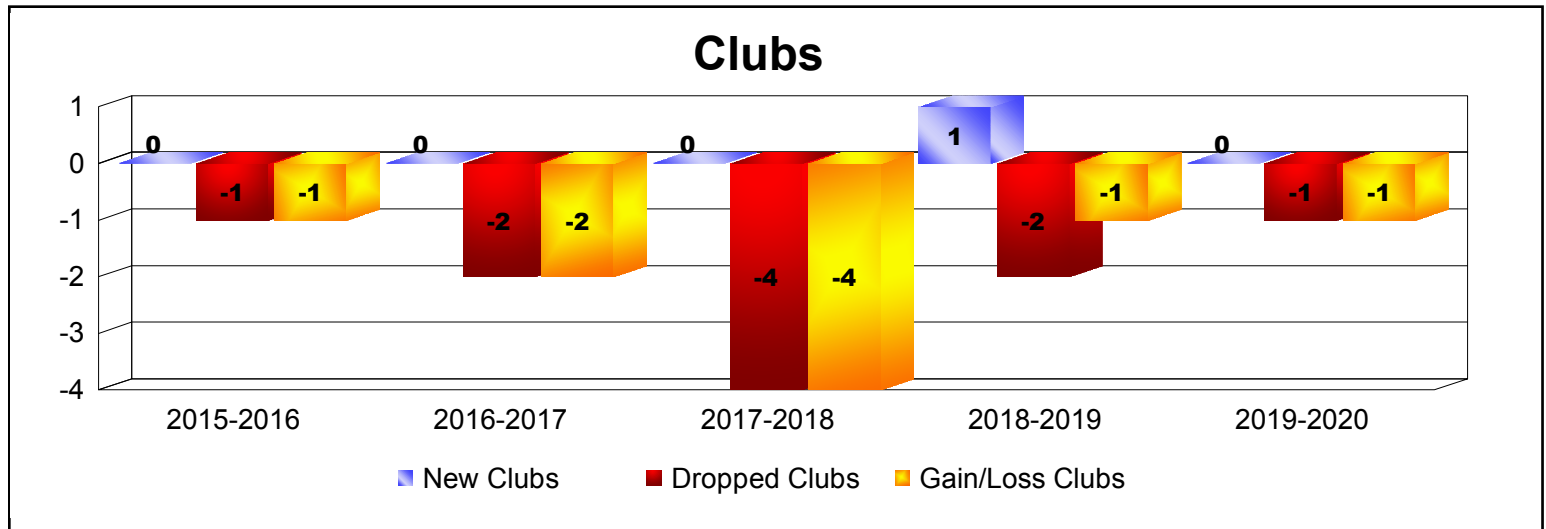

Year	New Clubs	Dropped Clubs	Gain/ Loss Clubs	New Members	Charter Members	Reinstate Members	Transfer Members	Total Member Added	Total Members Dropped	Gain/ Loss Members
2015-2016	0	-1	-1	137	2	10	20	169	-260	-91
2016-2017	0	-2	-2	156	4	7	15	182	-231	-49
2017-2018	0	-4	-4	131	2	2	17	152	-205	-53
2018-2019	1	-2	-1	130	27	8	16	181	-186	-5
2019-2020	0	-1	-1	43	6	2	10	61	-57	4
Average	0	-2	-2	119	8	6	16	149	-188	-39

Year	New Clubs	Dropped Clubs	Gain/ Loss Clubs	New Members	Charter Members	Reinstate Members	Transfer Members	Total Member Added	Total Members Dropped	Gain/ Loss Members
2015-2016	0	0	0	26	0	17	0	43	-59	-16
2016-2017	0	0	0	39	0	0	0	39	-34	5
2017-2018	0	0	0	1	0	0	0	1	-4	-3
2018-2019	0	-1	-1	1	0	0	1	2	-60	-58
2019-2020	0	0	0	7	0	29	0	36	0	36
Average	0	0	0	15	0	9	0	24	-31	-7