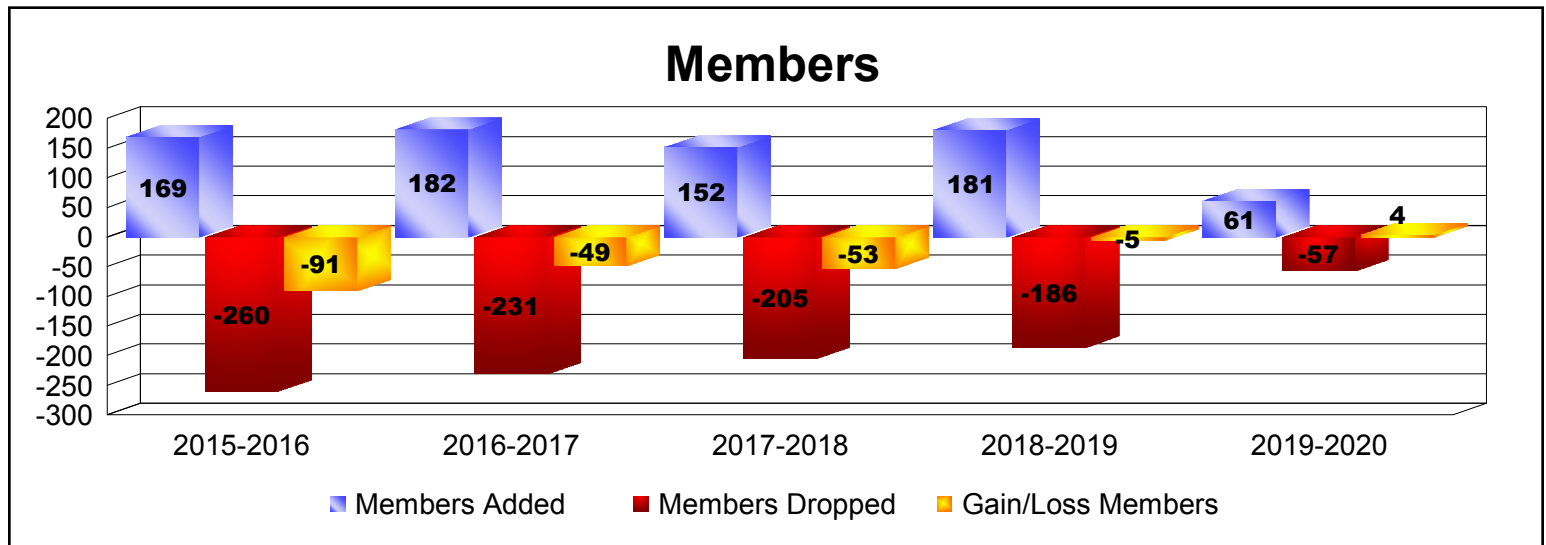

Year	New Clubs	Dropped Clubs	Gain/ Loss Clubs	New Members	Charter Members	Reinstate Members	Transfer Members	Total Member Added	Total Members Dropped	Gain/ Loss Members
2015-2016	0	-1	-1	137	2	10	20	169	-260	-91
2016-2017	0	-2	-2	156	4	7	15	182	-231	-49
2017-2018	0	-4	-4	131	2	2	17	152	-205	-53
2018-2019	1	-2	-1	130	27	8	16	181	-186	-5
2019-2020	0	-1	-1	43	6	2	10	61	-57	4
Average	0	-2	-2	119	8	6	16	149	-188	-39

Year	New Clubs	Dropped Clubs	Gain/ Loss Clubs	New Members	Charter Members	Reinstate Members	Transfer Members	Total Member Added	Total Members Dropped	Gain/ Loss Members
2015-2016	0	0	0	26	0	17	0	43	-59	-16
2016-2017	0	0	0	39	0	0	0	39	-34	5
2017-2018	0	0	0	1	0	0	0	1	-4	-3
2018-2019	0	-1	-1	1	0	0	1	2	-60	-58
2019-2020	0	0	0	7	0	29	0	36	0	36
Average	0	0	0	15	0	9	0	24	-31	-7