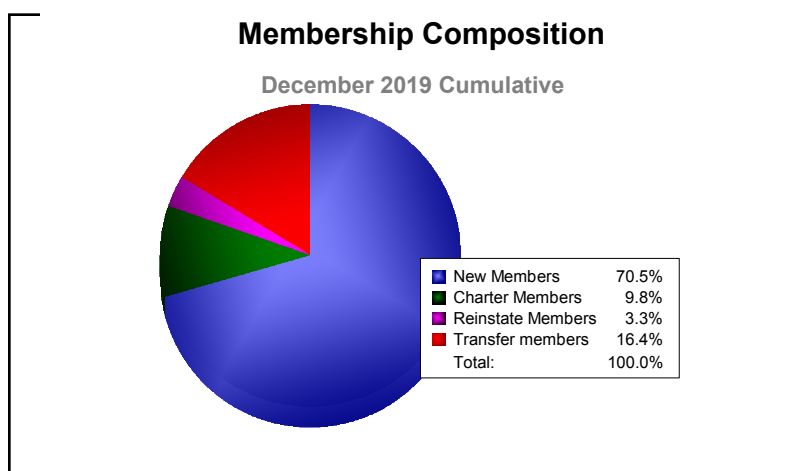

Year	New Clubs	Dropped Clubs	Gain/ Loss Clubs	New Members	Charter Members	Reinstate Members	Transfer Members	Total Member Added	Total Members Dropped	Gain/ Loss Members
2015-2016	0	-1	-1	137	2	10	20	169	-260	-91
2016-2017	0	-2	-2	156	4	7	15	182	-231	-49
2017-2018	0	-4	-4	131	2	2	17	152	-205	-53
2018-2019	1	-2	-1	130	27	8	16	181	-186	-5
2019-2020	0	-1	-1	43	6	2	10	61	-57	4
Average	0	-2	-2	119	8	6	16	149	-188	-39

Year	New Clubs	Dropped Clubs	Gain/ Loss Clubs	New Members	Charter Members	Reinstate Members	Transfer Members	Total Member Added	Total Members Dropped	Gain/ Loss Members
2015-2016	0	0	0	26	0	17	0	43	-59	-16
2016-2017	0	0	0	39	0	0	0	39	-34	5
2017-2018	0	0	0	1	0	0	0	1	-4	-3
2018-2019	0	-1	-1	1	0	0	1	2	-60	-58
2019-2020	0	0	0	7	0	29	0	36	0	36
Average	0	0	0	15	0	9	0	24	-31	-7