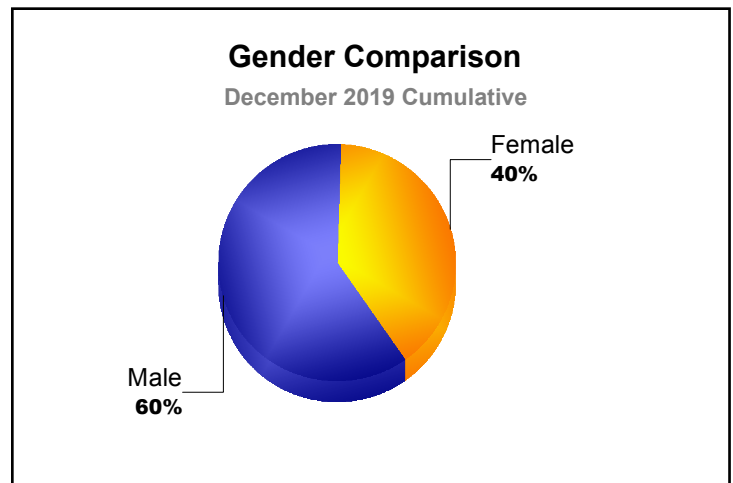

Year	New Clubs	Dropped Clubs	Gain/ Loss Clubs	New Members	Charter Members	Reinstate Members	Transfer Members	Total Member Added	Total Members Dropped	Gain/ Loss Members
2015-2016	0	-1	-1	137	2	10	20	169	-260	-91
2016-2017	0	-2	-2	156	4	7	15	182	-231	-49
2017-2018	0	-4	-4	131	2	2	17	152	-205	-53
2018-2019	1	-2	-1	130	27	8	16	181	-186	-5
2019-2020	0	-1	-1	43	6	2	10	61	-57	4
Average	0	-2	-2	119	8	6	16	149	-188	-39